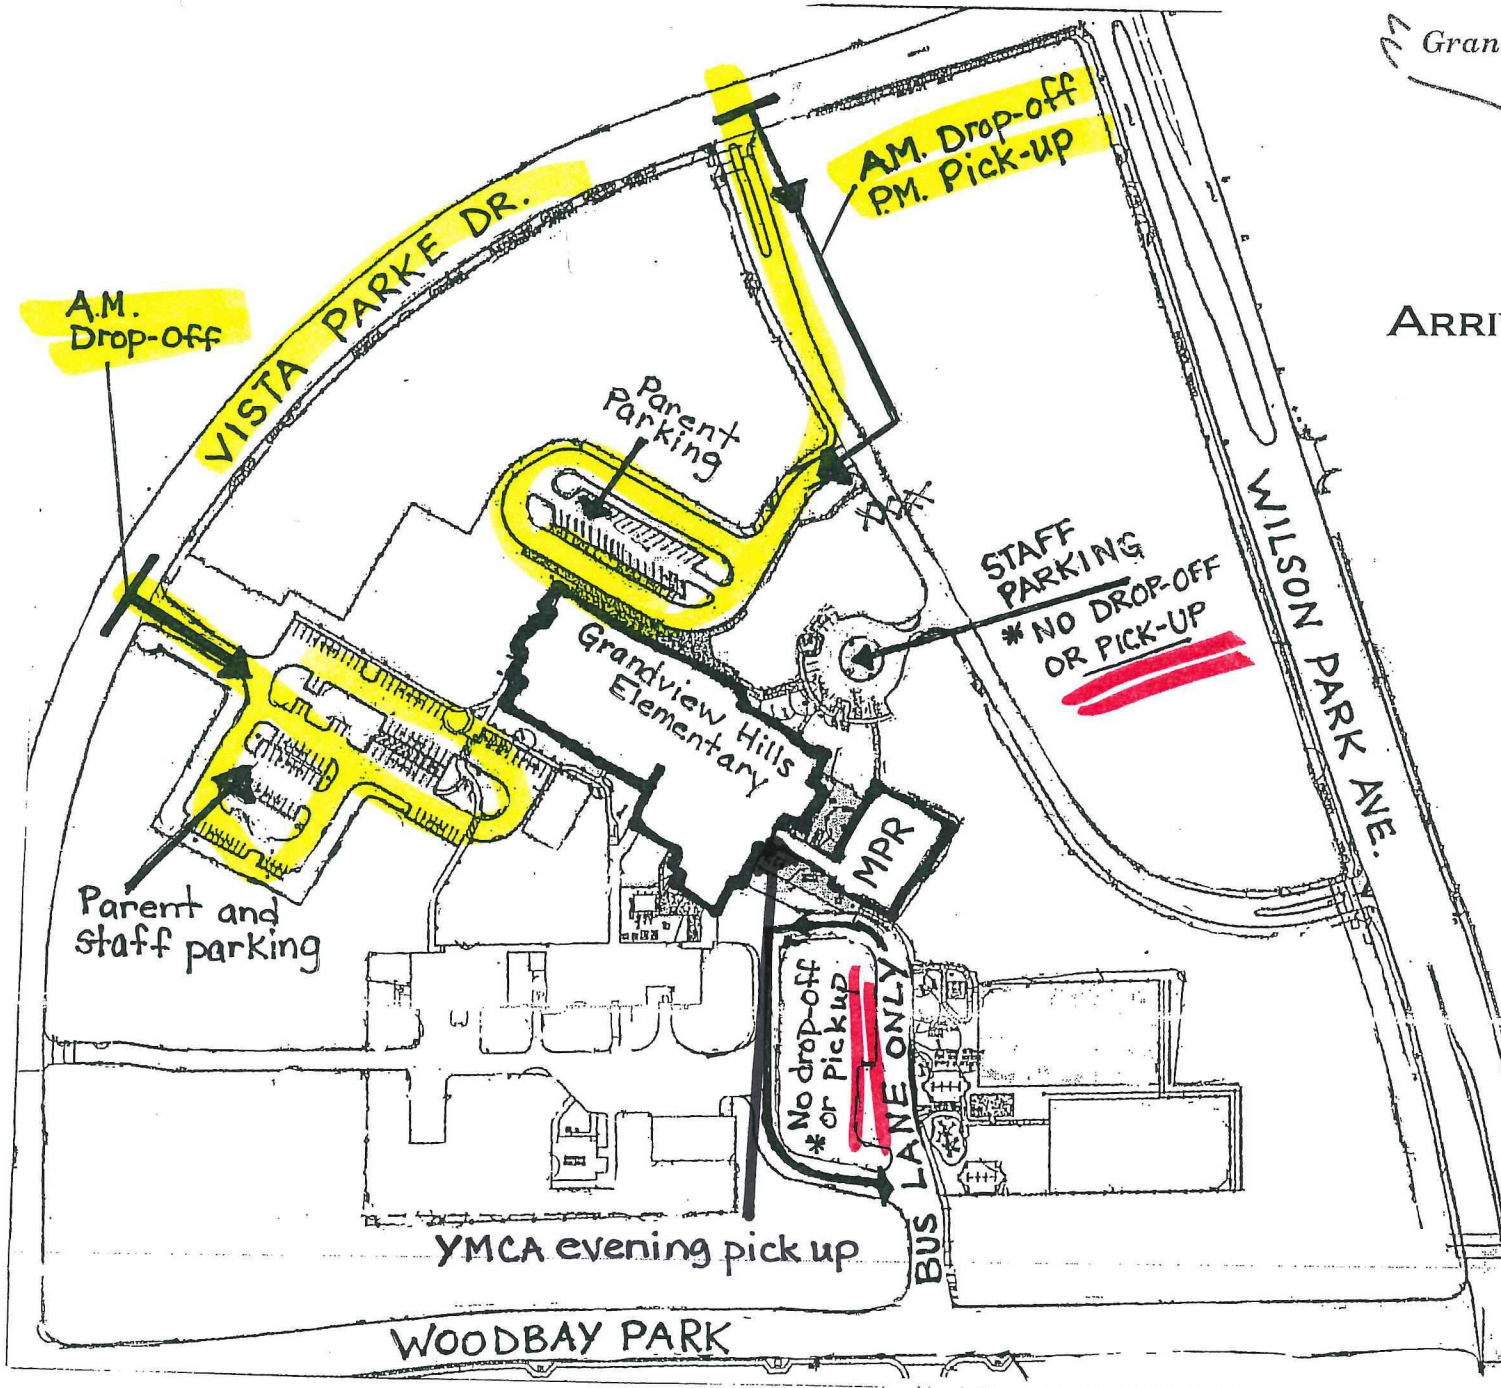

ARRIVAL / DISMISSAL MAP

A.M. Drop-off

A.M. Drop-off
P.M. Pick-up

VISTA PARKE DR.

Parent Parking

STAFF PARKING
* NO DROP-OFF
OR PICK-UP

WILSON PARK AVE.

Grandview Hills Elementary

MPR

Parent and staff parking

* No drop-off
or pick-up

BUS LANE ONLY

YMCA evening pick up

WOODBAY PARK